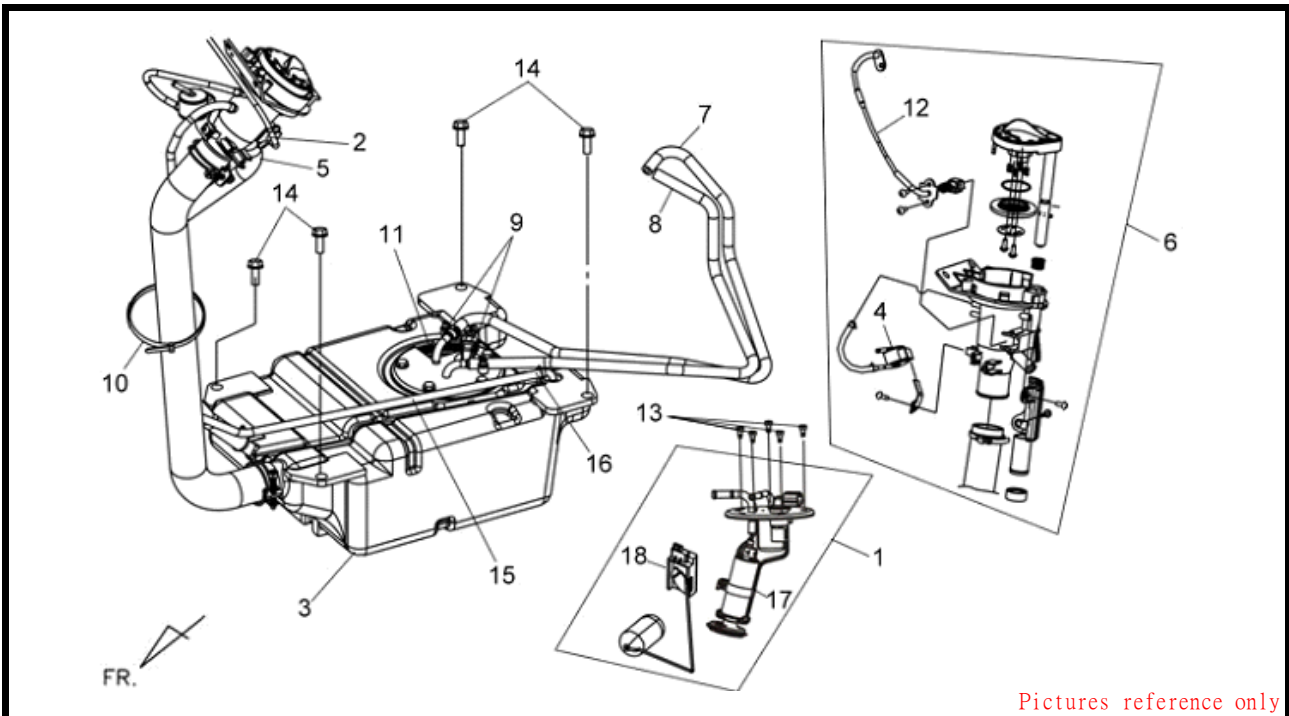

F12 FUEL TANK

JOYRIDE 200 EFI

Pictures reference only

PARTS NUMBER	DESCRIPTION	QTY	EFFECTIVE DATE
1 16700-LVA-020	POMPA CARBURANTE	1	
2 17369-KB4-670	TUBE CLIP	2	
3 17500-HLK-000	SERBATOIO CARBURANTE	1	
4 17580-LVA-000	FUEL CUT VALVE ASSY	1	
5 17654-LVA-000	BREATHER TUBE B	1	
6 1766A-LVA-100	BOCCHETTONE SERBATOIO COMPLETO	1	
7 17781-LVA-000	FEED FUEL HOSE A	1	
8 17782-LVA-010	FEED FUEL HOSE	1	
9 19505-H5D-900	HOSE CLAMP	2	
10 32161-T15-000	FASCETTA	1	
11 37801-H6T-000	FUEL FILTER PACKING	1	
12 77245-LVA-000	FUEL CAP LOCK CABLE	1	
13 90116-H6T-000	FUEL UNIT BOLT	5	
14 93404-06016-08	BOLT WASHER 6X16	4	
15 95001-55990-40	TUBO BENZINA 4.5X8.5X990	1	
16 95002-02100	FASCETTA TUBO B10	1	
17 16710-F6B-000	FUEL PUMP FILTER	1	
18 37800-LVA-000	SONDA LIVELLO CARBURANTE	1	

※ Please check the color & stripe information according to the color index !

TEAMWORLD IND. 2010.03

※N/A = SUBSTITUTE

※Y = EXCHANGEABLE

※N = NOT EXCHANGEABLE