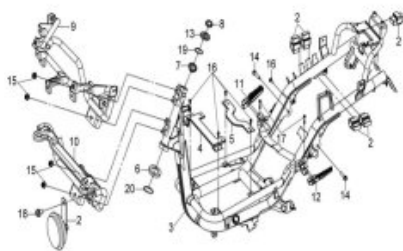

F16

FRAME BODY