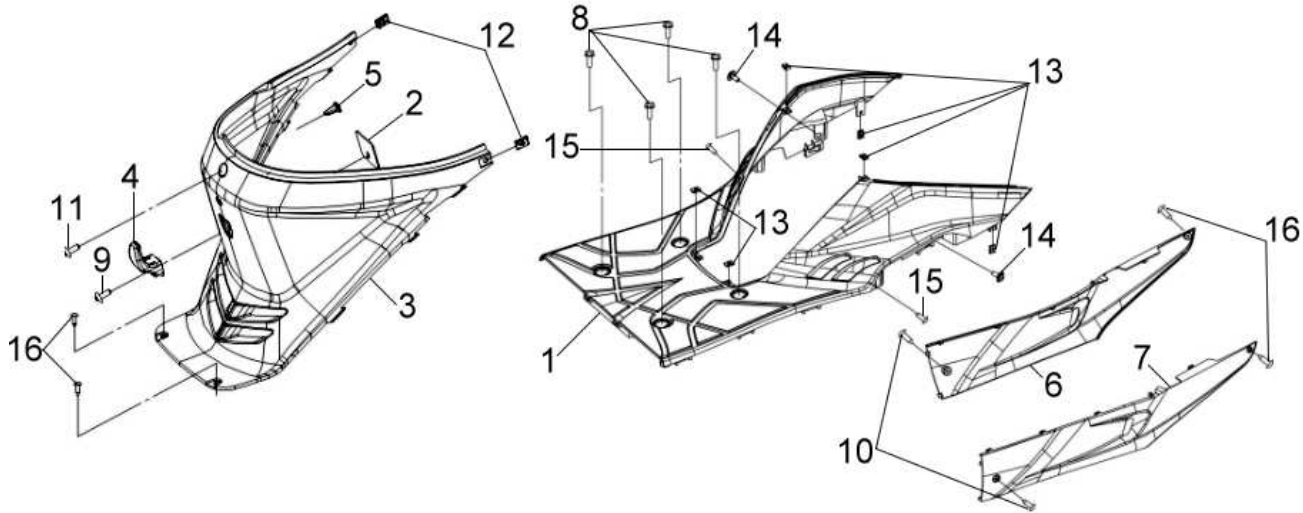

Pictures reference only

PARTS NUMBER	DESCRIPTION	QTY	EFFECTIVE DATE
13 90308-X04-000	FLANGE SPECIAL NUT 10MM	6	
14 91509-GE2-760	VITE 5X11.5	2	
15 93903-34380	VITE AUTOFILETTANTE 4X12	2	
16 93903-45380	VITE AUTOFILETTANTE 5X16	4	

※ Please check the color & stripe information according to the color index ! TEAMWORLD IND. 2008.12