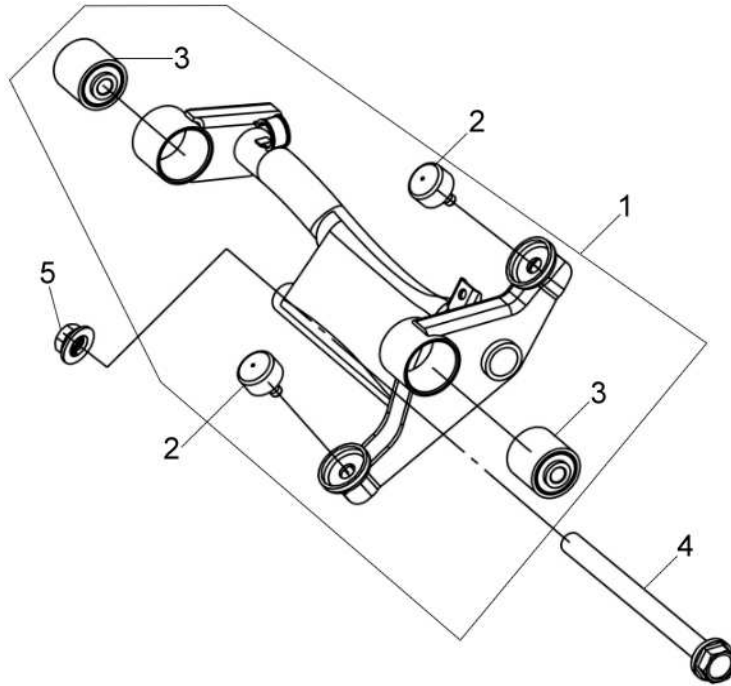

Pictures reference only

PARTS NUMBER	DESCRIPTION	QTY	EFFECTIVE DATE
1 50350-HLK-000	SUPPORTO MOTORE	1	
2 50352-HLB-000	STOPPER RUBBER	2	
3 50353-M9Q-000	SWING LOCK BUSH	2	
4 90105-H9A-000	FLANGE BOLT 12X232	1	
5 90306-M9Q-000	DADO 12MM	1