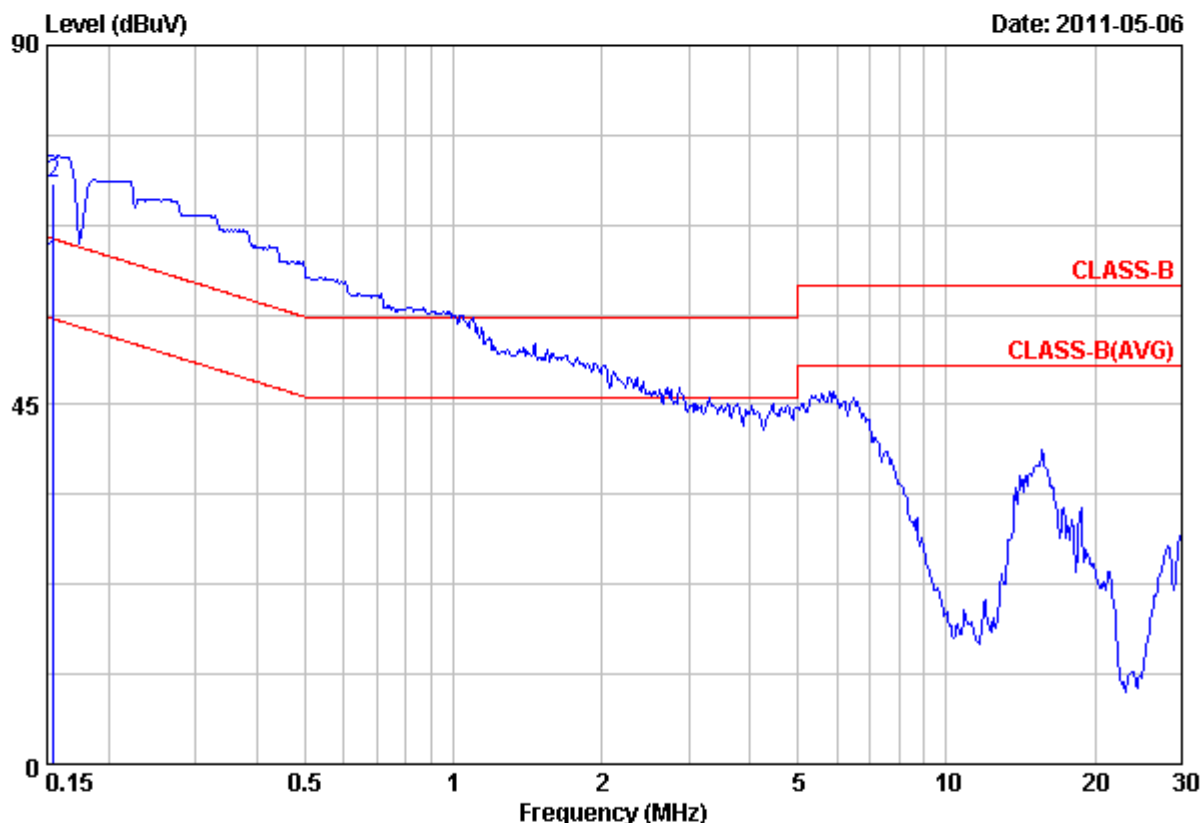

Remarks: 1. Result = Read Value + Factor  
 2. Factor = LISN(ISN) Factor + Cable Loss

Engineer: \_\_\_\_\_

# CERPASS TECHNOLOGY CORP.

EUT : Car charger 5V1A  
 Power : DC 9V  
 Test Mode : FULL LOAD  
 Memo : No Choke  
 :  
 :  
 :

Pol/Phase : NEUTRAL  
 Temperature : 23 °C  
 Humidity : 65 %

Data: 10 File: C:\Program Files\etest3\Data\得量\Car charger 5V1A.EM6 (10)